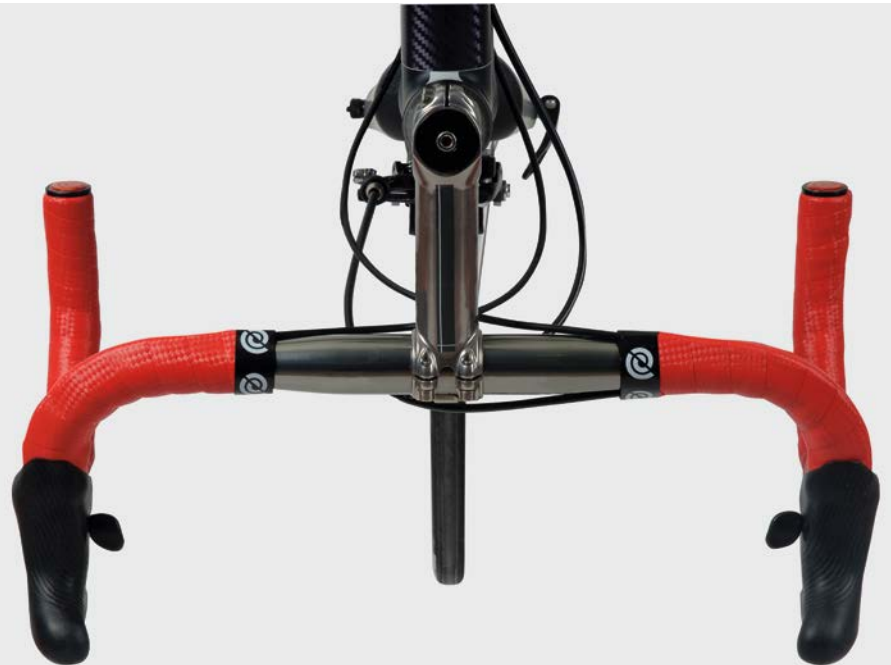

COMPANY PROFILE

RACE PRO

OVERVIEW

MAIN DIVISION **RACE**

- + BAR TAPES
- + BAGS
- + RIM TAPES
- + GEL PADS
- + ACCESSORIES

17 types
137 colors/materials

COMPANY PROFILE

MTB PRO