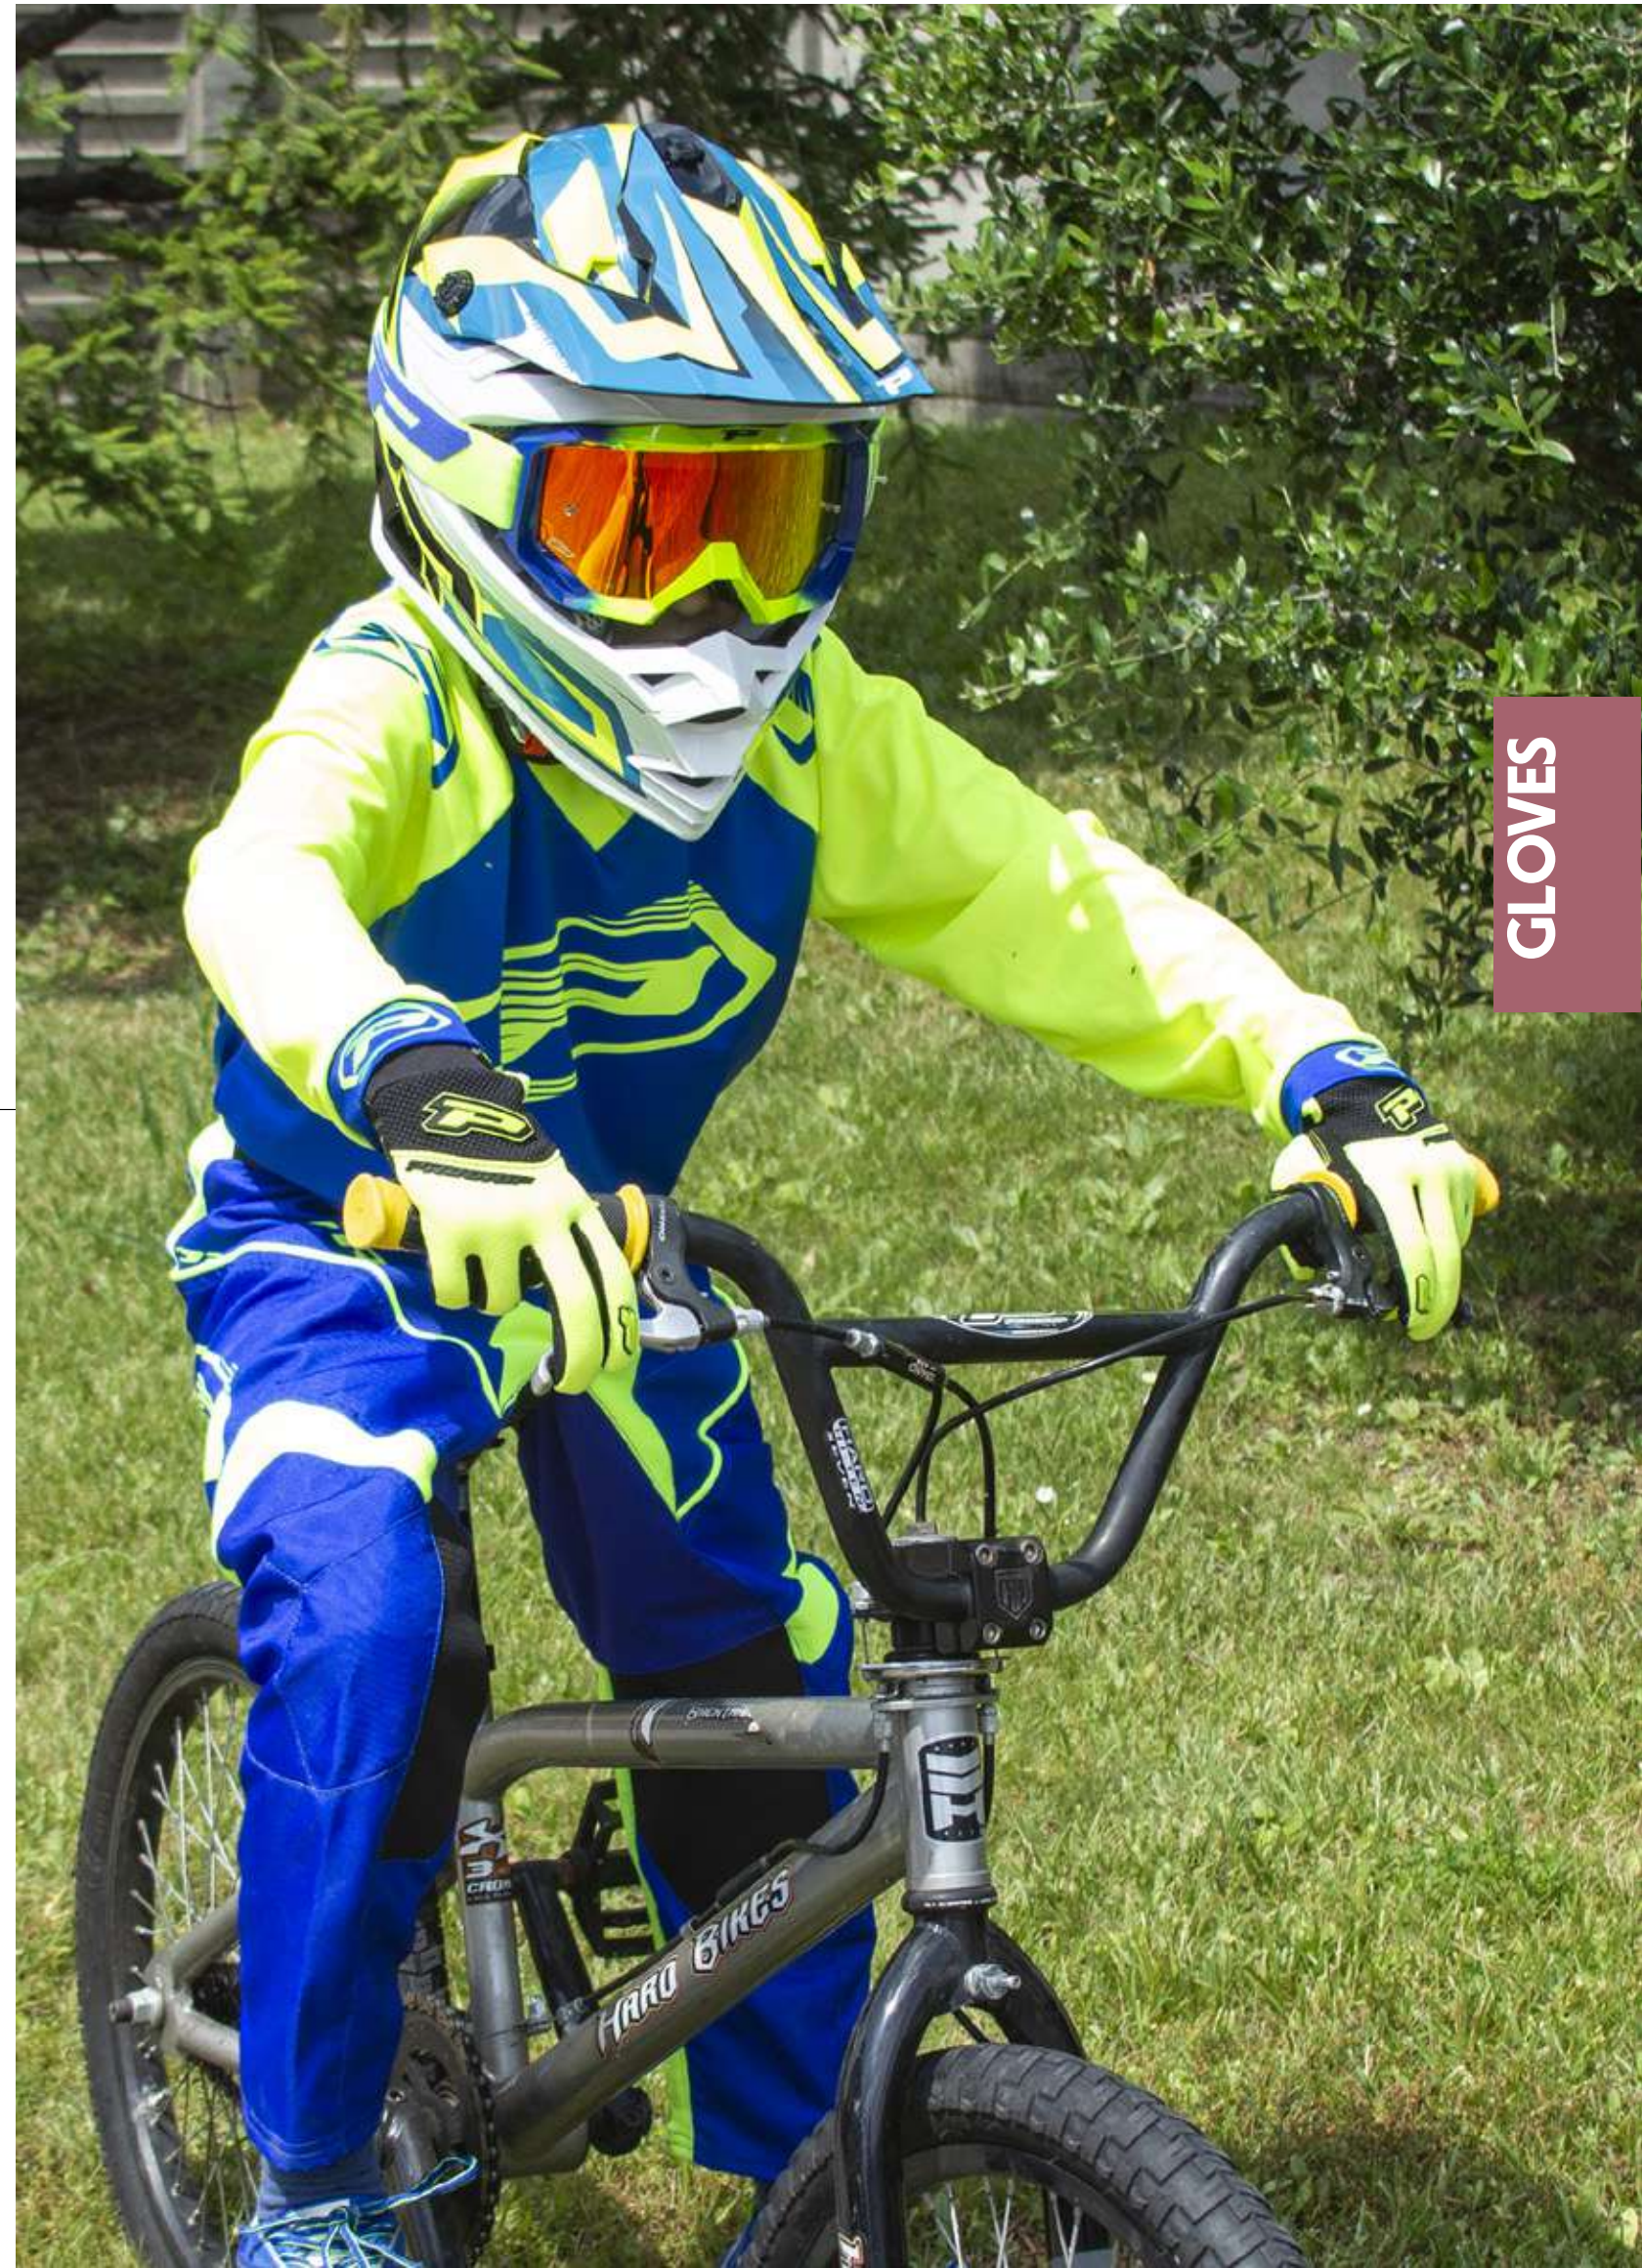

KID NEOPRENE GLOVES

EXTRA COMFORT
WATER PROOF

SIZE FROM
XXXS TO S

#4005-164
Yellow FLUO

#4005-102
Black

RACE GEAR

RACE GEAR

KID FLEX RIDE