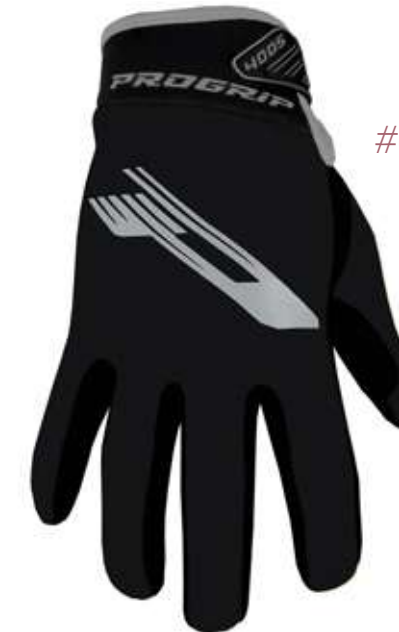

NEOPRENE GLOVES

EXTRA COMFORT
WATER PROOF

SIZE FROM
S TO XXL

GLOVES

#4005-164
Yellow FLUO

#4005-102
Black

Developed by pro racers for the most tough Off-Road conditions, the new PROGRIP Neoprene gloves for winter time. High quality Superflex material. Additional padding in the palm and on the outside of the thumb.